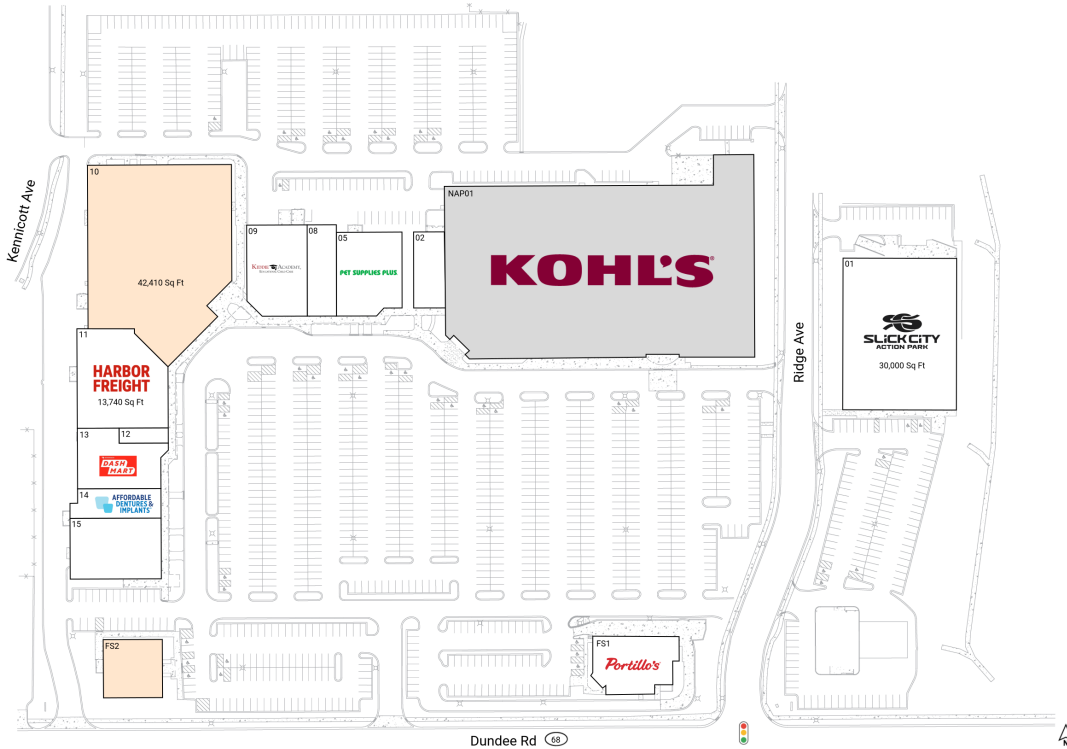

# Ridge Plaza

862-902 Dundee Road | Arlington Heights, IL 60004

Cook County Chicago-Naperville-Elgin, IL-IN 151,643 Sq Ft

42.1404, -87.9927

## Available Spaces

10 42,410 Sq Ft 360° FS2 6,000 Sq Ft 360°

## Current Tenants Space size listed in square feet

01	Slick City Action Park	30,000
02	Purple Me Green	5,587
05	Pet Supplies Plus	8,470
08	Rok Bon Ki Steakhouse	4,902
09	Kiddie Academy	9,400
11	Harbor Freight Tools	13,740
12	Hair Lines, Inc	1,313
13	DashMart	7,838
14	Affordable Dentures	4,453
15	Swadeshi	9,600
FS1	Portillo's	7,930
NAP01	Kohl's	0

This site plan is for illustrative and information purposes only, showing the general layout of the shopping center; and is not a legal survey. Brixmor makes no representation or warranty that the shopping center is exactly as depicted as site conditions and tenant mix are subject to change over time.